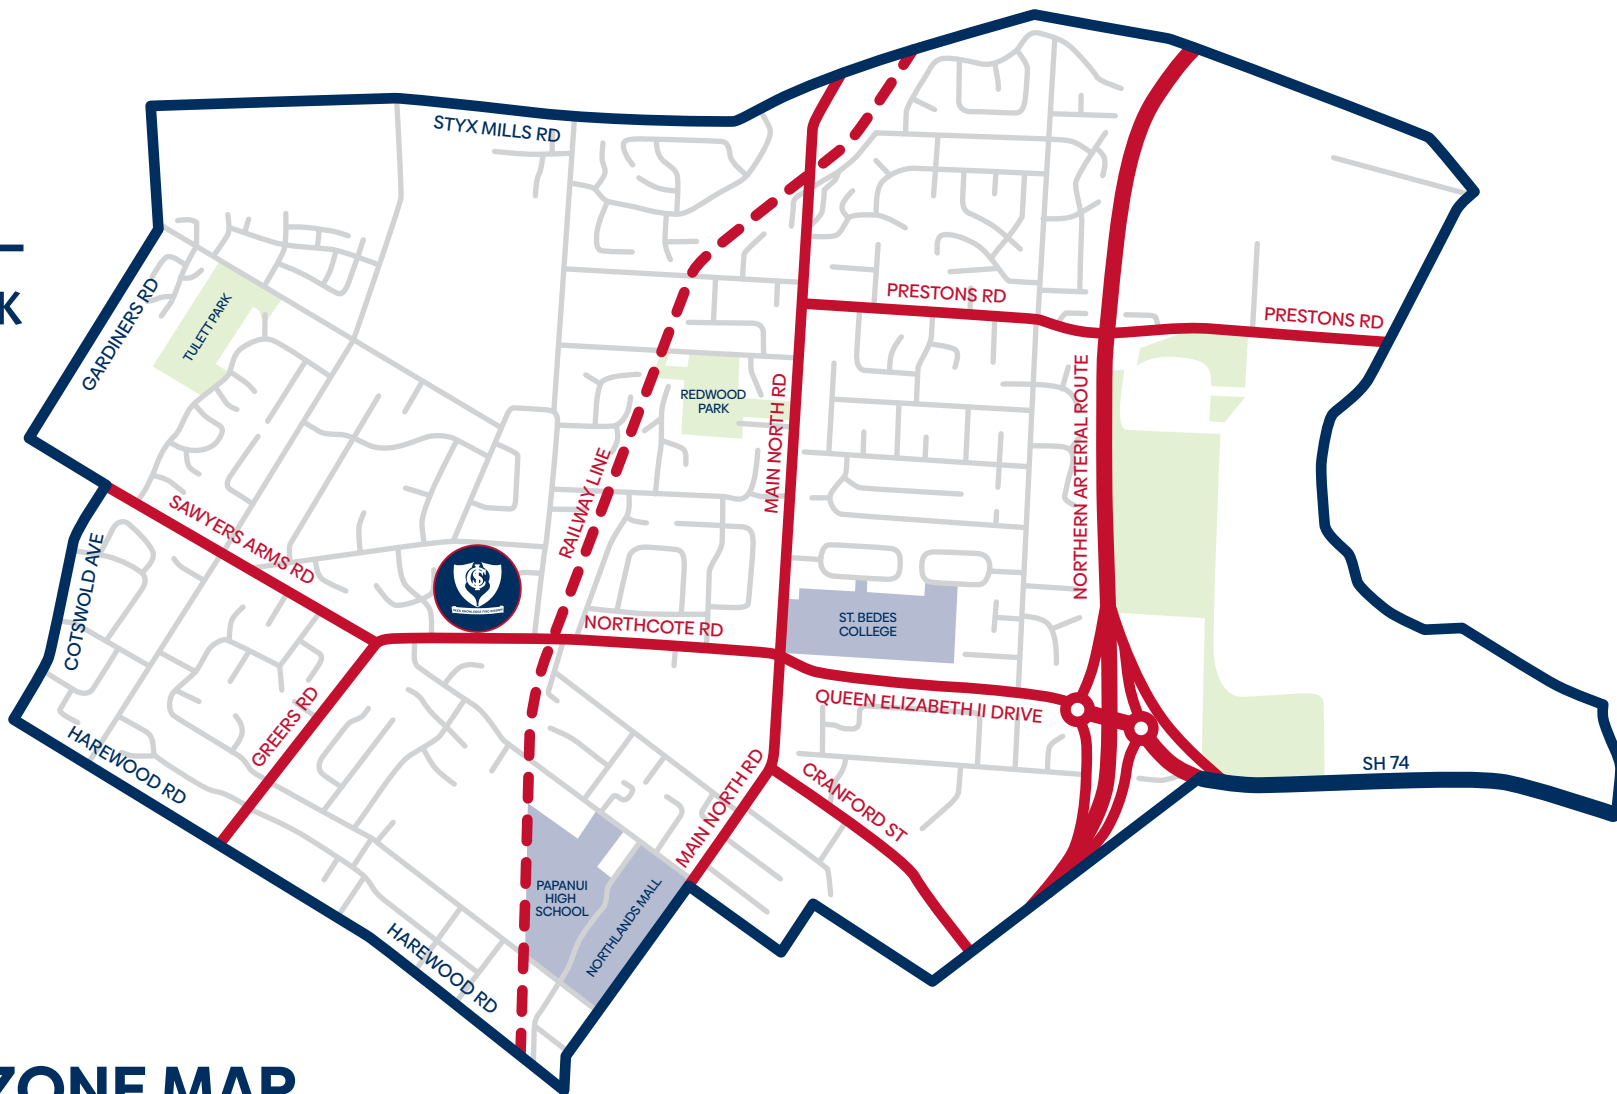

SEEK KNOWLEDGE FIND WISDOM

CASEBROOK

Intermediate School

KEY

-  SCHOOL ZONE
-  MAIN ROADS
-  STREETS
-  PARKS

ENROLMENT ZONE MAP

From the intersection of Highsted Road and Harewood Road,

- East along the northern side only of Harewood Road to Papanui Road / Main North Road
- North along Main North Road to Cranford Street
- Including addresses on Shearer Avenue, Apollo Place, and Meadow Street
- South East along Cranford Street to the Northern Motorway
- North along the western side only of the Northern Motorway to Winters Road
- East along Winters Road to QEII Drive (SH74)
- East along the northern side only of QEII Drive (SH74) to Hills Road
- North along the western side only of Hills Road to Hawkins Road
- North along the western side only Hawkins Road to Selkirk Place

Rosefield Lane
Rossiter Avenue
Royleen Street
Sails Street
Salford Avenue
Sapphire Street
Sarabande Avenue
Saunders Place
Sawtell Place
Sawyers Arms Road 1-345, 350 & 352
Scarlet Lane
Selkirk Place
Seville Lane
Sharnbrook Lane
Shearer Avenue
Sheraton Place
Sisson Drive
Solomon Ave
Sonia Place
Sonning Place
Springside Place
Strack Place
Stroma Avenue
Sturrocks Road
Styx Mill Road
Te Maru Place
Te One Place
Thicket Close
Thornwood Place
Tivoli Place
Topaz Place
Tracy Place
Tralee Place
Tuckers Road
Tullamore Place
Tulet Park Drive
Uxbridge Street
Vagues Road
Valerie Place
Vaughan Cres
Veitches Road
Virgil Place
Virtue Place
Wakelin Place
Walter Case Drive
Willowview Avenue
Wilmot Street
Wingate Street
Winston Avenue
Winters Road
Wiremu Street
Woodfield Lane
Woodhurst Drive
Wychwood Crescent